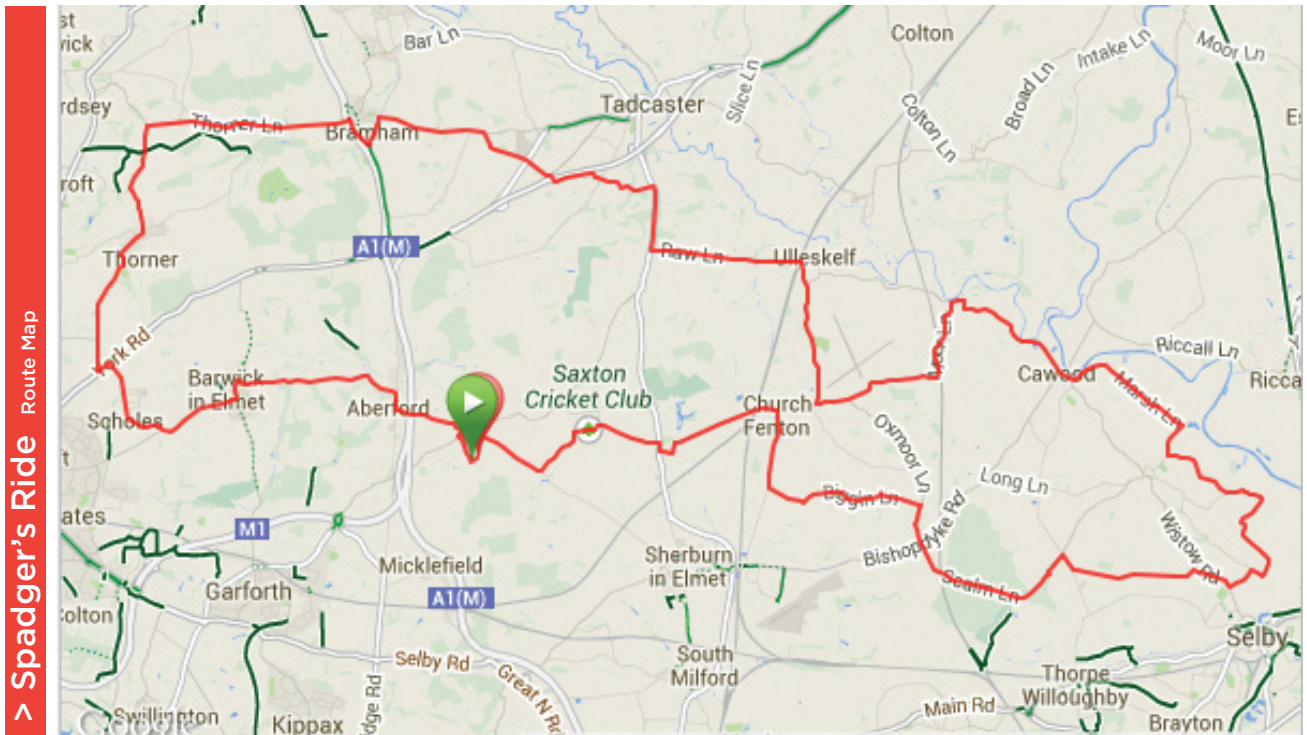

spadger's Ride

ENTER NOW

Sunday 11th October 2015

- > 80km Non-Competitive Cycle Sportive
- > Start and finish at Lotherton Hall, Towton Road, Aberford, Yorkshire, LS25 3EB

Cardiac Risk in the Young

Event run in memory of Lewis 'Spadger' Barry with all funds raised going toward the Dave Rayner Fund to help promising young cyclists and CRY (Cardiac Risk in the Young).